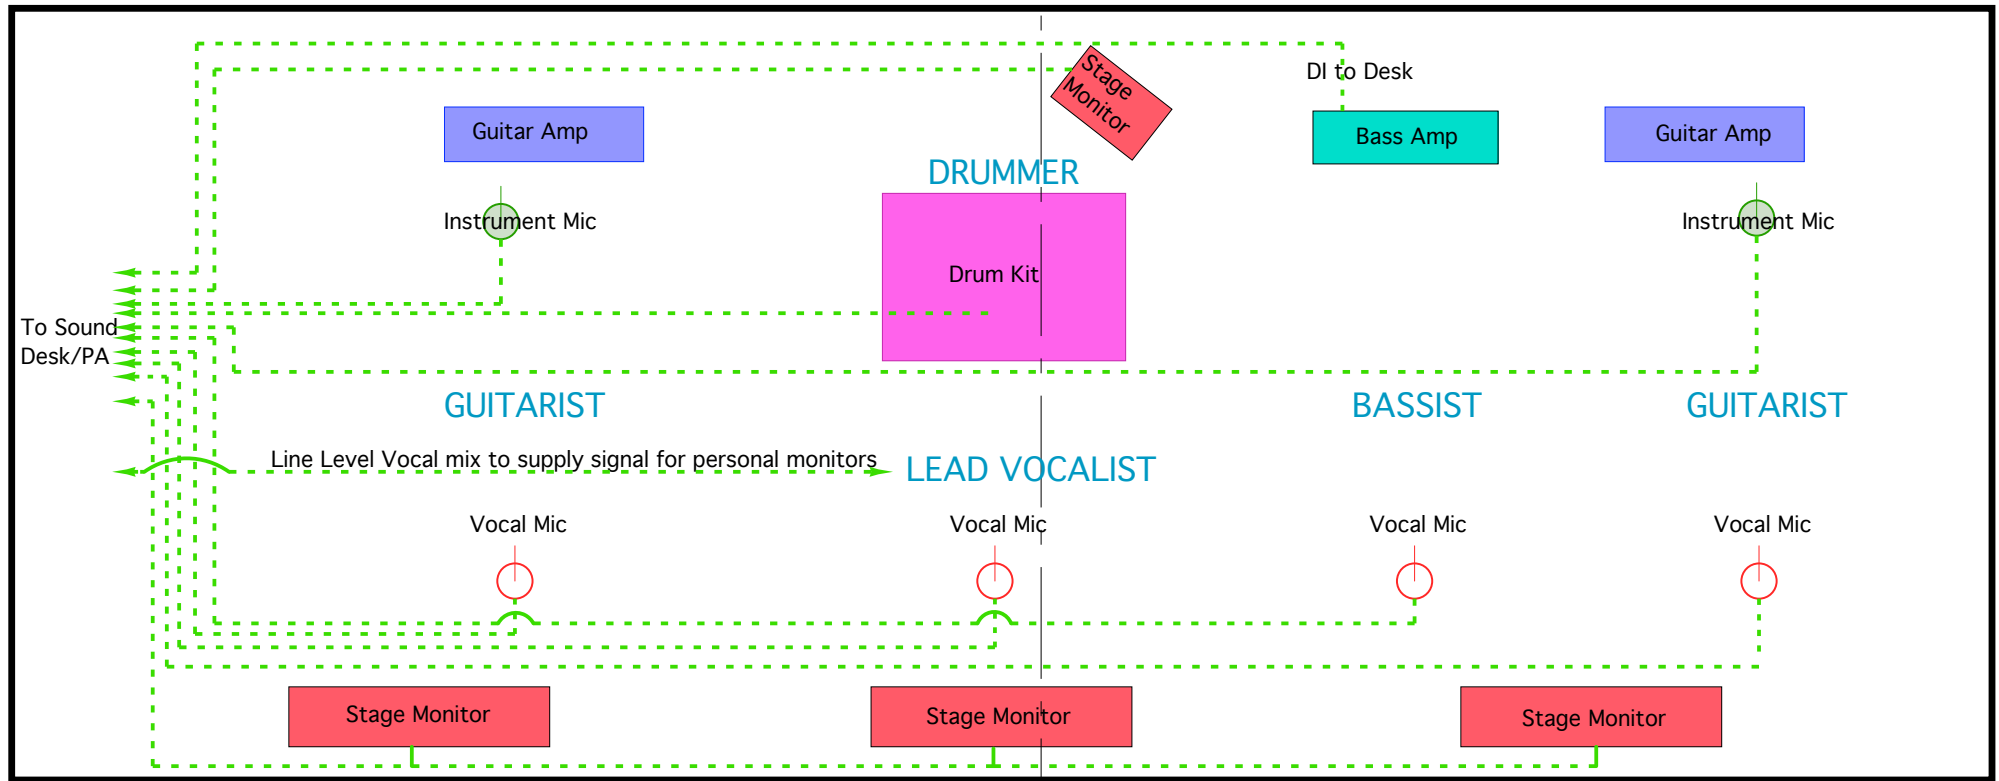

BACKSTAGE

Please provide facility of Line Level Vocal mix signal to stage to connect personal monitors for the lead vocalists in-ear monitor system in addition to the following items:

- 2 No. Guitar Amp heads & 2No. Associated 4x12 Speaker Cabinets (Marshall JCM900 or similar)
- 1 No. Bass Amp & head or combo (capable of similar volumes as guitar amps)
- 4 No. Stage monitors as shown
- 4 No. Vocal mics as shown (Shure SM-58 or similar)
- 2 No. Instrument mics for guitar cabs as shown
- 1 No. Yamaha Maple Custom Drum kit (or similar) Comprising:
 - 1 No. 22" Kick Drum
 - 1 No. 12" Tom
 - 1 No. 14" Floor Tom
 - 1 No. 16" Floor Tom
 - 4 No. Boom Cymbal Stands
 - 1 No. Hi-Hat Stand
 Together with all associated stands/holders etc
- 1 No. Drum stool

Associated Mics/stands etc suitable for connection to the PA system in order for the drum sound to be amplified.

Centre Stage

NOTES:

This schedule of equipment is not exclusive, in that it is understood 9Lies will be bringing with them a minimum amount of items (including guitars and FX) and that the organisers of the event will be supplying the items described in this schedule along with any associated Leads / Mics / stands etc not mentioned but deemed necessary by suitable audio technicians according to the size of the venue/event.

A number of assumptions of the setup have been made when composing this schedule, such that a P.A. system / Sound desk of suitable output and inputs respectively for the venue is used, together with suitable audio technicians to operate such equipment and organise the setting up of the equipment required as described in this schedule.